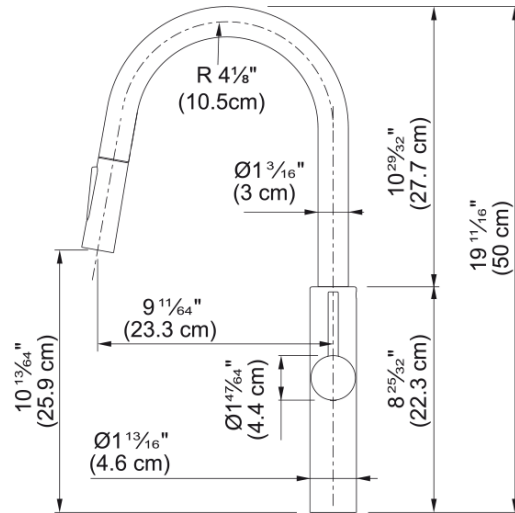

Pescara Pull-Down Faucet - PES-PDX-SNI | 115.0539.025

Technical Data

Aspect

Spout type	J - spout
Color	Satin nickel
Type of material	Brass
Flexible pullout hose material	Nylon grey
Spray head material	Plastic

Product Dimensions

Faucet hole diameter	35 mm
Cartridge dimension	35 mm

Installation

Mounting type	Shank
Water supply hose connection	3/8"
Water supply hose length	450 mm

Product specifications

Pressure	High pressure
Faucet type	Spray
Faucet operation	Side lever
Faucet rotation	360°